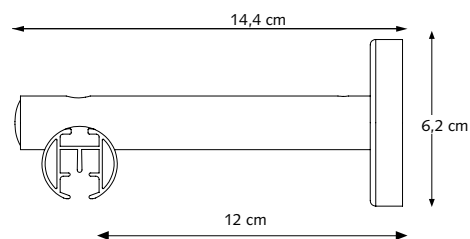

CRS Wall Bracket, double

16 cm (6,3")

CRS Wall Bracket, double

16 cm (6,3") Ø 20 mm (0,8") (manual) / 28 mm (1,1") (corded)

CRS Wall Bracket, double

20 cm (7,87") Ø 28 mm (1,1")

APPLICATIONS

Cross-Section Channel Rod with cord connectors and carriers.

PROFILE

- Shown actual size 1:1
- Weight 480 gr/mtr
- Aluminium Extrusion
- Dimension: 28 mm (1,1")

APPLICATIONS

FOR USE IN

Domestic and / or contract market, or at any location where a high quality, elegant and motorized operated channel rod system is required.

MOUNTING BRACKETS

MRS Ceiling Bracket

CRS Ceiling Suspension Bracket

4 cm (1,6"), 5 cm (2") or 10 cm (4")
20 mm (0,8")/ 28 mm (1,1").

CRS Wall Bracket, single

12 cm (4,7") Ø 20 (0,8") or 28 mm (1,1").
16 cm (6,3") Ø 20 (0,8") or 28 mm (1,1").

CRS Wall Bracket, double with 4 cm wall bracket extension

16 cm (6,3") Ø 20 mm (0,8")
16 cm (6,3") Ø 28 mm (1,1")

CRS Wall Bracket, double

20 cm (7,87") Ø 28 mm (1,1")

COMPATIBLE WITH

www.amx.com

In Concert Partner