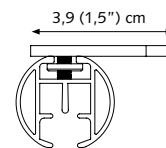

MOUNTING BRACKETS

MRS Ceiling Bracket

CRS Ceiling Suspension Bracket