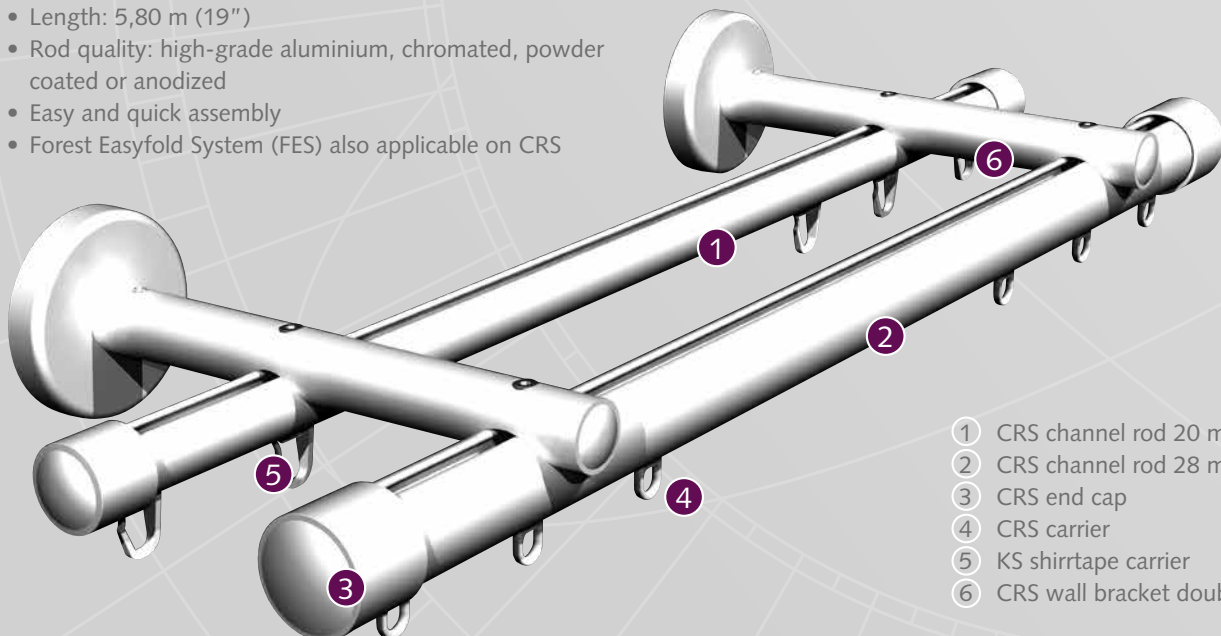

DOMOTICS
READY

APP
CONTROL

WIRELESS
REMOTE

MANUAL
OPERATION

FOREST Decorative Rod Series

Elegant and trendy rod systems. Available as manual, chain and motorized systems.

CRS[®]
CRS[®] Deco
CRS[®] Corded
MRS[®] Motorized

THE WORLD BEHIND
your **CURTAINS...**

FOREST CRS®

PRODUCT INFORMATION

- Elegant and trendy hand drawn channel rod system
- Curtain rod fitted with curtain carriers
- Available in two dimensions: 20 mm (0,8") and 28 mm (1,1")
- Bendable, both with an inside and outside corner
- Available in 9 colours: White-PC, Anthracite-PC, Chrome, Inox-PC, Inox-AN, Gold, Bronze, Taupe-PC, Antique-PC
- The brackets and endcaps are available in matching colours
- Inox coloured components can be used for both the Inox and Bronze coloured channel rod
- Wide range of decorative finials offering great variety of design options
- Possibility to use without a finial for inside frame fix
- Length: 5,80 m (19")
- Rod quality: high-grade aluminium, chromated, powder coated or anodized
- Easy and quick assembly
- Forest Easyfold System (FES) also applicable on CRS

PROFILE

- Shown actual size 1:1
- Aluminium Extrusion
- Weight 20 mm (0,8"): 320 gram per meter
- Weight 28 mm (1,1"): 460 gram per meter
- Dimensions: 20 mm (0,8") and 28 mm (1,1")

- 1 CRS channel rod 20 mm (0,8")
- 2 CRS channel rod 28 mm (1,1")
- 3 CRS end cap
- 4 CRS carrier
- 5 KS shirrtape carrier
- 6 CRS wall bracket double