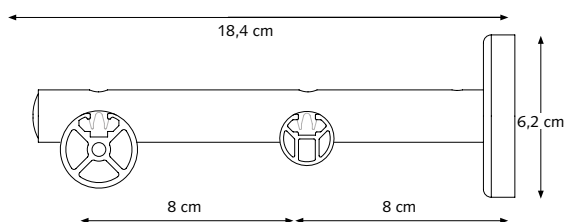

4 cm (1,6"), 5 cm (2") or 10 cm (4").

20 mm (0,8")/ 28 mm (1,1").

CRS Wall Bracket, single

8 cm (3,1") Ø 20 (0,8") or 28 mm (1,1").

12 cm (4,7") Ø 20 (0,8") or 28 mm (1,1").

16 cm (6,3") Ø 20 (0,8") or 28 mm (1,1").

CRS Wall Bracket, double

16 cm (6,3") Ø 20 mm (0,8")

16 cm (6,3") Ø 28 mm (1,1")

CRS Wall Bracket, double

16 cm (6,3") Ø 20/28 mm (0,8/1,1")

CRS Wall Bracket, double

20 cm (7,87") Ø 28 mm (1,1")

APPLICATIONS