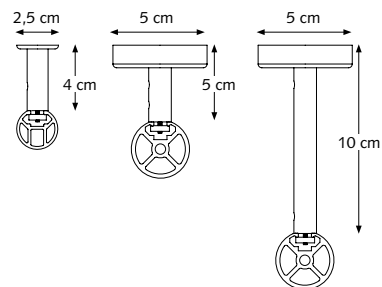

PROFILE

- Shown actual size 1:1
- Aluminium Extrusion
- Track Ø 20 mm (0,8"): Maximum 3 kilograms at a support distance of 1.5 meters.
- Track Ø 28 mm (1,1"): Up to 4 kilograms at a support distance of 2.5 meters.
- Dimensions: 20 mm (0,8") and 28 mm (1,1")

- 1 CRS Deco 20 mm (0,8")
- 2 CRS Deco 28 mm (1,1")
- 3 CRS end cap with 3 grooves
- 4 CRS wall bracket double
- 5 Eyelets with rings
- 6 Deco rod comes with a special inlay on top.

MOUNTING BRACKETS

CRS Ceiling Suspension Bracket

4 cm (1,6"), 5 cm (2") or 10 cm (4").

20 mm (0,8")/ 28 mm (1,1").

CRS Wall Bracket, single

8 cm (3,1") Ø 20 (0,8") or 28 mm (1,1").

12 cm (4,7") Ø 20 (0,8") or 28 mm (1,1").

16 cm (6,3") Ø 20 (0,8") or 28 mm (1,1").

CRS Wall Bracket, double

16 cm (6,3") Ø 20 mm (0,8")

16 cm (6,3") Ø 28 mm (1,1")

CRS Wall Bracket, double

16 cm (6,3") Ø 20/28 mm (0,8/1,1")

CRS Wall Bracket, double

20 cm (7,87") Ø 28 mm (1,1")

APPLICATIONS