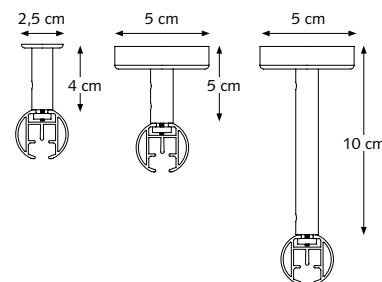

CRS Wall Bracket, double

16 cm (6,3")

CRS Wall Bracket, double

16 cm (6,3") Ø 20 mm (0,8") (manual) / 28 mm (1,1") (corded)

CRS Wall Bracket, double

20 cm (7,87") Ø 28 mm (1,1")

APPLICATIONS

Cross-Section Channel Rod with cord connectors and carriers.

PROFILE

- Shown actual size 1:1
- Weight 480 gr/mtr
- Aluminium Extrusion
- Dimension: 28 mm (1,1")

APPLICATIONS

FOR USE IN

Domestic and / or contract market, or at any location where a high quality, elegant and motorized operated channel rod system is required.

MOUNTING BRACKETS

MRS Ceiling Bracket

CRS Ceiling Suspension Bracket

4 cm (1,6"), 5 cm (2") or 10 cm (4")
20 mm (0,8")/ 28 mm (1,1").

CRS Wall Bracket, single

12 cm (4,7") Ø 20 (0,8") or 28 mm (1,1").
16 cm (6,3") Ø 20 (0,8") or 28 mm (1,1").

CRS Wall Bracket, double with 4 cm wall bracket extension

16 cm (6,3") Ø 20 mm (0,8")
16 cm (6,3") Ø 28 mm (1,1")

CRS Wall Bracket, double

20 cm (7,87") Ø 28 mm (1,1")

COMPATIBLE WITH

www.amx.com

In Concert Partner