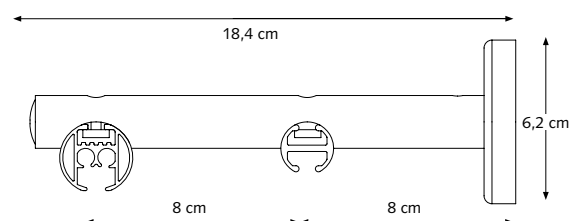

PROFILE

- Shown actual size 1:1
- Weight: 460 grammes per meter
- Aluminium extrusion
- Dimension: 28 mm (1,1")

- 1 CRS coded End pulley
- 2 CRS channel rod
- 3 Traverse cord
- 4 MRS carriers
- 5 Easyflex master carrier 90° left
- 6 Easyflex master carrier 90° right
- 7 CCS cord connector
- 8 Easyflex carriers
- 9 CRS coded end pulley base
- 10 CCS double cord connector

MOUNTING BRACKETS

CRS Ceiling Bracket

CRS Ceiling Support

4 cm (1,6"), 5 cm (2") or 10 cm (4").
20 mm (0,8")/ 28 mm (1,1").

CRS Wall Bracket, single

8 cm (3,1"), 12 cm (4,7") and 16 cm (6,3")
(Base plate for the 12 cm (4,7") and 16 cm bracket is 6,2 cm (2,4"), similar to the double wall brackets.)

CRS Wall Bracket, double

16 cm (6,3")

CRS Wall Bracket, double

16 cm (6,3") Ø 20 mm (0,8") (manual) / 28 mm (1,1") (corded)

CRS Wall Bracket, double

20 cm (7,87") Ø 28 mm (1,1")

APPLICATIONS

Cross-Section Channel Rod with cord connectors and carriers.

PROFILE

- Shown actual size 1:1
- Weight 480 gr/mtr
- Aluminium Extrusion
- Dimension: 28 mm (1,1")

APPLICATIONS

FOR USE IN

Domestic and / or contract market, or at any location where a high quality, elegant and motorized operated channel rod system is required.