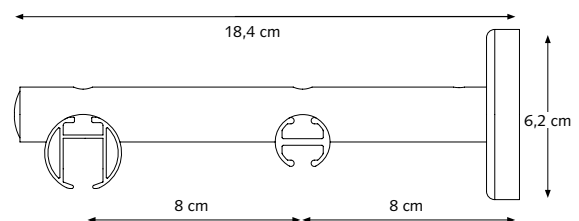

PROFILE

- Shown actual size 1:1
- Aluminium Extrusion
- Weight 20 mm (0,8"): 320 gram per meter
- Weight 28 mm (1,1"): 460 gram per meter
- Dimensions: 20 mm (0,8") and 28 mm (1,1")

- 1 CRS channel rod 20 mm (0,8")
- 2 CRS channel rod 28 mm (1,1")
- 3 CRS end cap
- 4 CRS carrier
- 5 KS shirrtape carrier
- 6 CRS wall bracket double

4 cm (1,6"), 5 cm (2") or 10 cm (4")
20 mm (0,8")/ 28 mm (1,1").

CRS Wall Bracket, single

8 cm (3,1") Ø 20 (0,8") or 28 mm (1,1").
12 cm (4,7") Ø 20 (0,8") or 28 mm (1,1").
16 cm (6,3") Ø 20 (0,8") or 28 mm (1,1").

CRS Wall Bracket, double

16 cm (6,3") Ø 20 mm (0,8")
16 cm (6,3") Ø 28 mm (1,1")

CRS Wall Bracket, double

16 cm (6,3") Ø 20/28 mm (0,8/1,1")

CRS Wall Bracket, double

20 cm (7,87") Ø 28 mm (1,1")

FOREST CRS Deco®

PRODUCT INFORMATION

- Elegant and decorative hand drawn channel rod system
- Curtain rod fitted with eyelets and rings
- Equipped with special inlay for smooth operation and noise reduction
- Available in two dimensions: 20 mm (0,8") and 28 mm (1,1")
- Available in 5 colours: Anthracite-PC, Chrome, Inox-AN, Taupe-PC, Antique-PC
- The brackets and decorative endcaps are available in matching colours
- Wide range of decorative finials offering great variety of design options
- Possibility to use without a finial for inside frame fix
- Length: 5,80 m (19")
- Rod quality: high-grade aluminium, chromated, powder coated or anodized
- Easy and quick assembly