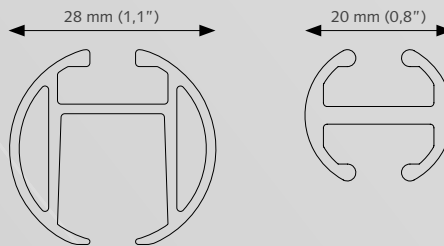

THE WORLD BEHIND
your **CURTAINS...**

FOREST CRS®

PRODUCT INFORMATION

- Elegant and trendy hand drawn channel rod system
- Curtain rod fitted with curtain carriers
- Available in two dimensions: 20 mm (0,8") and 28 mm (1,1")
- Bendable, both with an inside and outside corner
- Available in 9 colours: White-PC, Anthracite-PC, Chrome, Inox-PC, Inox-AN, Gold, Bronze, Taupe-PC, Antique-PC
- The brackets and endcaps are available in matching colours
- Inox coloured components can be used for both the Inox and Bronze coloured channel rod
- Wide range of decorative finials offering great variety of design options
- Possibility to use without a finial for inside frame fix
- Length: 5,80 m (19")
- Rod quality: high-grade aluminium, chromated, powder coated or anodized
- Easy and quick assembly
- Forest Easyfold System (FES) also applicable on CRS

PROFILE

- Shown actual size 1:1
- Aluminium Extrusion
- Weight 20 mm (0,8"): 320 gram per meter
- Weight 28 mm (1,1"): 460 gram per meter
- Dimensions: 20 mm (0,8") and 28 mm (1,1")

- 1 CRS channel rod 20 mm (0,8")
- 2 CRS channel rod 28 mm (1,1")
- 3 CRS end cap
- 4 CRS carrier
- 5 KS shirrtape carrier
- 6 CRS wall bracket double

CRS Wall Bracket, double

16 cm (6,3") Ø 20 mm (0,8")

16 cm (6,3") Ø 28 mm (1,1")

CRS Wall Bracket, double

16 cm (6,3") Ø 20/28 mm (0,8/1,1")

CRS Wall Bracket, double

20 cm (7,87") Ø 28 mm (1,1")

APPLICATIONS

CRS Wall Bracket, double

16 cm (6,3")

CRS Wall Bracket, double

16 cm (6,3") Ø 20 mm (0,8") (manual) / 28 mm (1,1") (corded)

CRS Wall Bracket, double

20 cm (7,87") Ø 28 mm (1,1")

APPLICATIONS

Cross-Section Channel Rod with cord connectors and carriers.