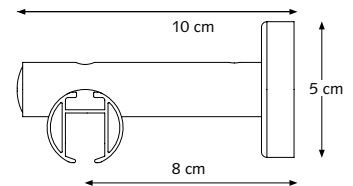

PROFILE

- Shown actual size 1:1
- Aluminium Extrusion
- Weight 20 mm (0,8"): 320 gram per meter
- Weight 28 mm (1,1"): 460 gram per meter
- Dimensions: 20 mm (0,8") and 28 mm (1,1")

- 1 CRS channel rod 20 mm (0,8")
- 2 CRS channel rod 28 mm (1,1")
- 3 CRS end cap
- 4 CRS carrier
- 5 KS shirrtape carrier
- 6 CRS wall bracket double

4 cm (1,6"), 5 cm (2") or 10 cm (4")
20 mm (0,8")/ 28 mm (1,1").

CRS Wall Bracket, single

8 cm (3,1") Ø 20 (0,8") or 28 mm (1,1").
12 cm (4,7") Ø 20 (0,8") or 28 mm (1,1").
16 cm (6,3") Ø 20 (0,8") or 28 mm (1,1").

CRS Wall Bracket, double

16 cm (6,3") Ø 20 mm (0,8")
16 cm (6,3") Ø 28 mm (1,1")

CRS Wall Bracket, double

16 cm (6,3") Ø 20/28 mm (0,8/1,1")

CRS Wall Bracket, double

20 cm (7,87") Ø 28 mm (1,1")

FOREST CRS Deco®

PRODUCT INFORMATION

- Elegant and decorative hand drawn channel rod system
- Curtain rod fitted with eyelets and rings
- Equipped with special inlay for smooth operation and noise reduction
- Available in two dimensions: 20 mm (0,8") and 28 mm (1,1")
- Available in 5 colours: Anthracite-PC, Chrome, Inox-AN, Taupe-PC, Antique-PC
- The brackets and decorative endcaps are available in matching colours
- Wide range of decorative finials offering great variety of design options
- Possibility to use without a finial for inside frame fix
- Length: 5,80 m (19")
- Rod quality: high-grade aluminium, chromated, powder coated or anodized
- Easy and quick assembly