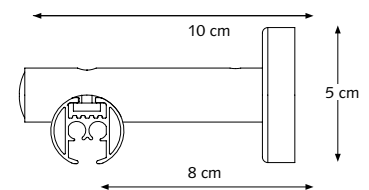

PROFILE

- Shown actual size 1:1
- Weight: 460 grammes per meter
- Aluminium extrusion
- Dimension: 28 mm (1,1")

- 1 CRS coded End pulley
- 2 CRS channel rod
- 3 Traverse cord
- 4 MRS carriers
- 5 Easyflex master carrier 90° left
- 6 Easyflex master carrier 90° right
- 7 CCS cord connector
- 8 Easyflex carriers
- 9 CRS coded end pulley base
- 10 CCS double cord connector

MOUNTING BRACKETS

CRS Ceiling Bracket

CRS Ceiling Support

4 cm (1,6"), 5 cm (2") or 10 cm (4").
20 mm (0,8")/ 28 mm (1,1").

CRS Wall Bracket, single

8 cm (3,1"), 12 cm (4,7") and 16 cm (6,3")
(Base plate for the 12 cm (4,7") and 16 cm bracket is 6,2 cm (2,4"), similar to the double wall brackets.)

CRS Wall Bracket, double

16 cm (6,3")

CRS Wall Bracket, double

16 cm (6,3") Ø 20 mm (0,8") (manual) / 28 mm (1,1") (corded)

CRS Wall Bracket, double

20 cm (7,87") Ø 28 mm (1,1")

APPLICATIONS

Cross-Section Channel Rod with cord connectors and carriers.