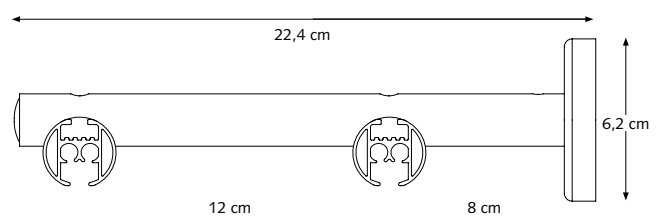

PROFILE

- Shown actual size 1:1
- Weight: 460 grammes per meter
- Aluminium extrusion
- Dimension: 28 mm (1,1")

- 1 CRS coded End pulley
- 2 CRS channel rod
- 3 Traverse cord
- 4 MRS carriers
- 5 Easyflex master carrier 90° left
- 6 Easyflex master carrier 90° right
- 7 CCS cord connector
- 8 Easyflex carriers
- 9 CRS coded end pulley base
- 10 CCS double cord connector

MOUNTING BRACKETS

CRS Ceiling Bracket

CRS Ceiling Support

4 cm (1,6"), 5 cm (2") or 10 cm (4").
20 mm (0,8")/ 28 mm (1,1").

CRS Wall Bracket, single

8 cm (3,1"), 12 cm (4,7") and 16 cm (6,3")
(Base plate for the 12 cm (4,7") and 16 cm bracket is 6,2 cm (2,4"), similar to the double wall brackets.)

CRS Wall Bracket, double

16 cm (6,3")

CRS Wall Bracket, double

16 cm (6,3") Ø 20 mm (0,8") (manual) / 28 mm (1,1") (corded)

CRS Wall Bracket, double

20 cm (7,87") Ø 28 mm (1,1")

APPLICATIONS

Cross-Section Channel Rod with cord connectors and carriers.

PROFILE

- Shown actual size 1:1
- Weight 480 gr/mtr
- Aluminium Extrusion
- Dimension: 28 mm (1,1")

APPLICATIONS

FOR USE IN

Domestic and / or contract market, or at any location where a high quality, elegant and motorized operated channel rod system is required.