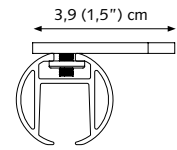

MOUNTING BRACKETS

CRS Ceiling Bracket