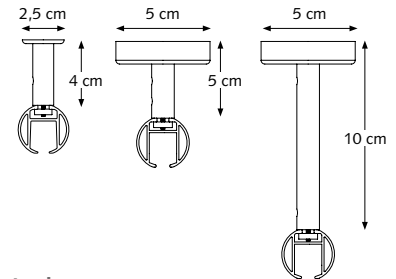

PROFILE

- Shown actual size 1:1
- Aluminium Extrusion
- Weight 20 mm (0,8"): 320 gram per meter
- Weight 28 mm (1,1"): 460 gram per meter
- Dimensions: 20 mm (0,8") and 28 mm (1,1")

- 1 CRS channel rod 20 mm (0,8")
- 2 CRS channel rod 28 mm (1,1")
- 3 CRS end cap
- 4 CRS carrier
- 5 KS shirrtape carrier
- 6 CRS wall bracket double

4 cm (1,6"), 5 cm (2") or 10 cm (4")
20 mm (0,8")/ 28 mm (1,1").

CRS Wall Bracket, single

8 cm (3,1") Ø 20 (0,8") or 28 mm (1,1").
12 cm (4,7") Ø 20 (0,8") or 28 mm (1,1").
16 cm (6,3") Ø 20 (0,8") or 28 mm (1,1").

CRS Wall Bracket, double

16 cm (6,3") Ø 20 mm (0,8")
16 cm (6,3") Ø 28 mm (1,1")

CRS Wall Bracket, double

16 cm (6,3") Ø 20/28 mm (0,8/1,1")

CRS Wall Bracket, double

20 cm (7,87") Ø 28 mm (1,1")

FOREST CRS Deco®

PRODUCT INFORMATION

- Elegant and decorative hand drawn channel rod system
- Curtain rod fitted with eyelets and rings
- Equipped with special inlay for smooth operation and noise reduction
- Available in two dimensions: 20 mm (0,8") and 28 mm (1,1")
- Available in 5 colours: Anthracite-PC, Chrome, Inox-AN, Taupe-PC, Antique-PC
- The brackets and decorative endcaps are available in matching colours
- Wide range of decorative finials offering great variety of design options
- Possibility to use without a finial for inside frame fix
- Length: 5,80 m (19")
- Rod quality: high-grade aluminium, chromated, powder coated or anodized
- Easy and quick assembly