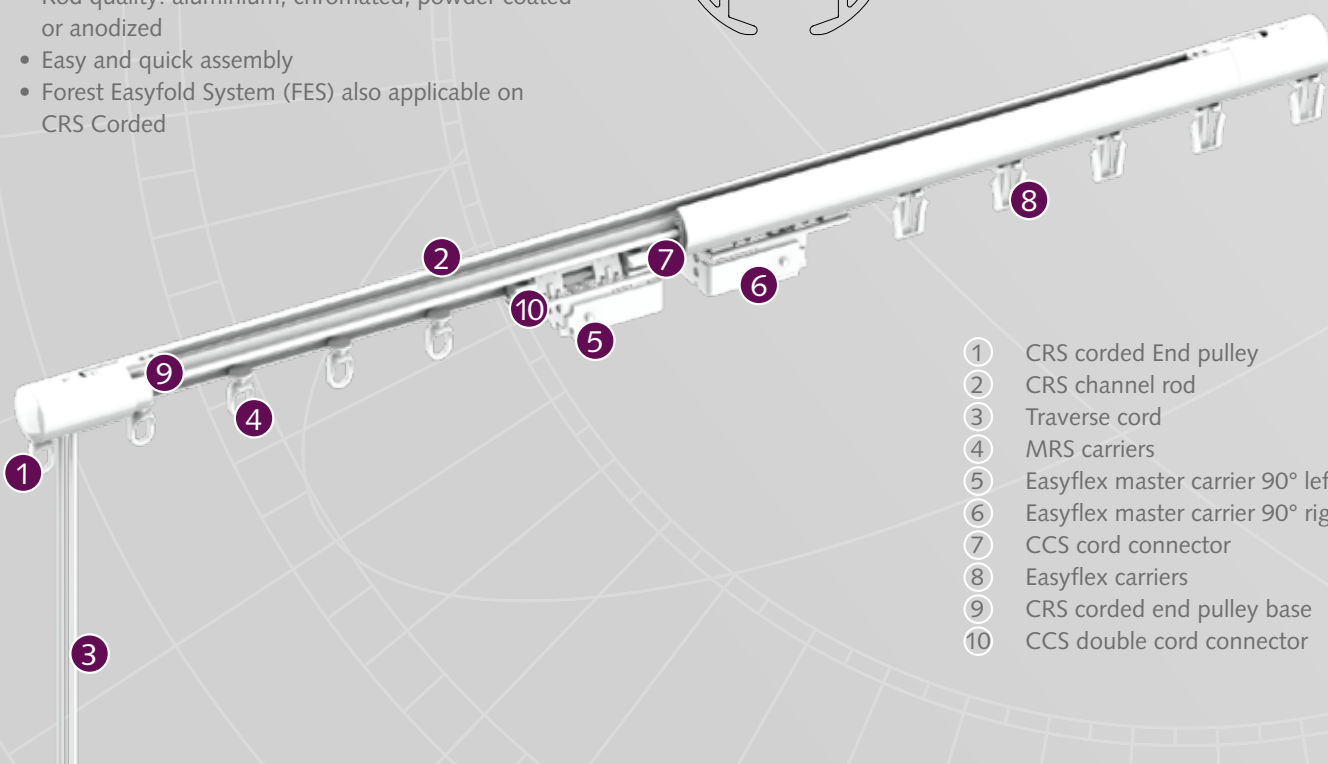

SELECT YOUR FINIAL

Our large range of decorative finials offers you a great variety of design options. But is also possible to use without finial.

FOREST CRS Coded®

PRODUCT INFORMATION

- Elegant and trendy cord-operated channel rod system
- Curtain rod fitted with curtain carriers
- Available dimension: 28 mm (1,1")
- Bendable, both with an inside and outside corner
- Available in 6 colours: White-PC, Anthracite-PC, Chrome, Inox-AN, Taupe-PC, Antique-PC
- The brackets and endcaps are available in matching colours
- Wide range of decorative finials offering great variety of design options
- Length: 5,80 m (19")
- Rod quality: aluminium, chromated, powder coated or anodized
- Easy and quick assembly
- Forest Easyfold System (FES) also applicable on CRS Coded

PROFILE

- Shown actual size 1:1
- Weight: 460 grammes per meter
- Aluminium extrusion
- Dimension: 28 mm (1,1")

- 1 CRS coded End pulley
- 2 CRS channel rod
- 3 Traverse cord
- 4 MRS carriers
- 5 Easyflex master carrier 90° left
- 6 Easyflex master carrier 90° right
- 7 CCS cord connector
- 8 Easyflex carriers
- 9 CRS coded end pulley base
- 10 CCS double cord connector

MOUNTING BRACKETS

CRS Ceiling Bracket

CRS Ceiling Support

4 cm (1,6"), 5 cm (2") or 10 cm (4").
20 mm (0,8")/ 28 mm (1,1").

CRS Wall Bracket, single

8 cm (3,1"), 12 cm (4,7") and 16 cm (6,3")
(Base plate for the 12 cm (4,7") and 16 cm bracket is 6,2 cm (2,4"), similar to the double wall brackets.)

CRS Wall Bracket, double

16 cm (6,3")

CRS Wall Bracket, double

16 cm (6,3") Ø 20 mm (0,8") (manual) / 28 mm (1,1") (corded)

CRS Wall Bracket, double

20 cm (7,87") Ø 28 mm (1,1")

APPLICATIONS

Cross-Section Channel Rod with cord connectors and carriers.