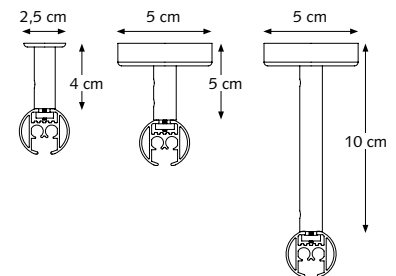

PROFILE

- Shown actual size 1:1
- Weight: 460 grammes per meter
- Aluminium extrusion
- Dimension: 28 mm (1,1")

- 1 CRS coded End pulley
- 2 CRS channel rod
- 3 Traverse cord
- 4 MRS carriers
- 5 Easyflex master carrier 90° left
- 6 Easyflex master carrier 90° right
- 7 CCS cord connector
- 8 Easyflex carriers
- 9 CRS coded end pulley base
- 10 CCS double cord connector

MOUNTING BRACKETS

CRS Ceiling Bracket

CRS Ceiling Support

4 cm (1,6"), 5 cm (2") or 10 cm (4").
20 mm (0,8")/ 28 mm (1,1").

CRS Wall Bracket, single

8 cm (3,1"), 12 cm (4,7") and 16 cm (6,3")
(Base plate for the 12 cm (4,7") and 16 cm bracket is 6,2 cm (2,4"), similar to the double wall brackets.)

CRS Wall Bracket, double

16 cm (6,3")

CRS Wall Bracket, double

16 cm (6,3") Ø 20 mm (0,8") (manual) / 28 mm (1,1") (corded)

CRS Wall Bracket, double

20 cm (7,87") Ø 28 mm (1,1")

APPLICATIONS

Cross-Section Channel Rod with cord connectors and carriers.