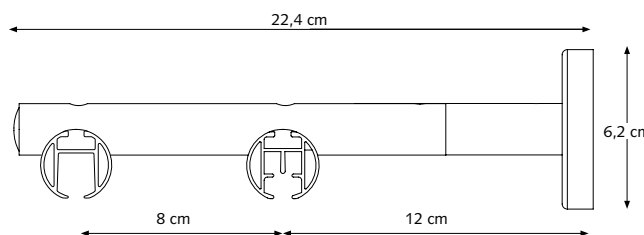

4 cm (1,6"), 5 cm (2") or 10 cm (4")
20 mm (0,8")/ 28 mm (1,1").

CRS Wall Bracket, single

8 cm (3,1") Ø 20 (0,8") or 28 mm (1,1").
12 cm (4,7") Ø 20 (0,8") or 28 mm (1,1").
16 cm (6,3") Ø 20 (0,8") or 28 mm (1,1").

PROFILE

- Shown actual size 1:1
- Weight 480 gr/mtr
- Aluminium Extrusion
- Dimension: 28 mm (1,1")

APPLICATIONS

FOR USE IN

Domestic and / or contract market, or at any location where a high quality, elegant and motorized operated channel rod system is required.

MOUNTING BRACKETS

MRS Ceiling Bracket

CRS Ceiling Suspension Bracket

4 cm (1,6"), 5 cm (2") or 10 cm (4")
20 mm (0,8")/ 28 mm (1,1").

CRS Wall Bracket, single

12 cm (4,7") Ø 20 (0,8") or 28 mm (1,1").
16 cm (6,3") Ø 20 (0,8") or 28 mm (1,1").

CRS Wall Bracket, double with 4 cm wall bracket extension

16 cm (6,3") Ø 20 mm (0,8")
16 cm (6,3") Ø 28 mm (1,1")

CRS Wall Bracket, double

20 cm (7,87") Ø 28 mm (1,1")

COMPATIBLE WITH

www.amx.com

In Concert Partner