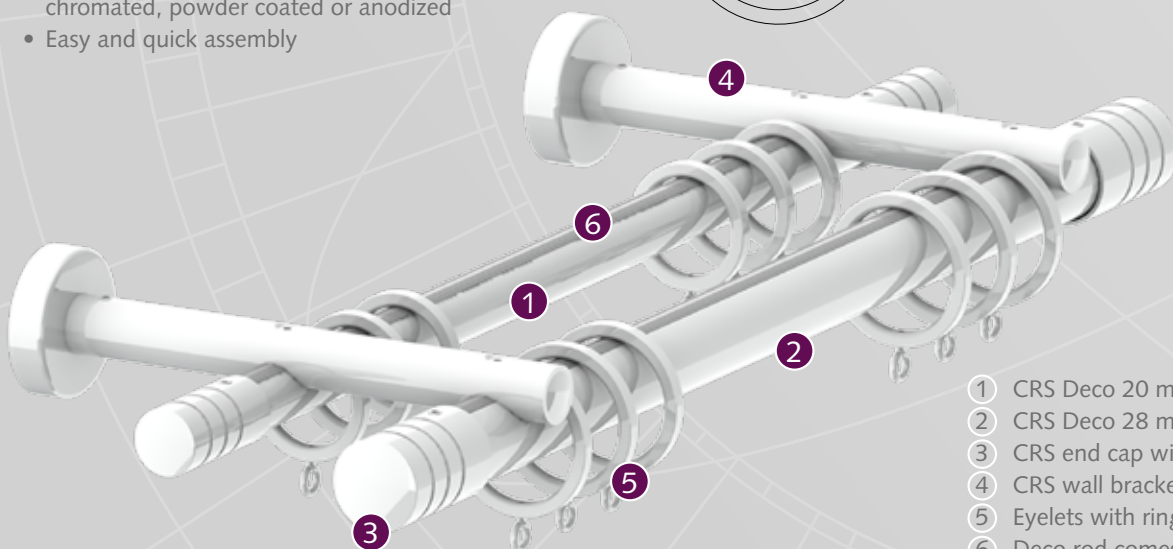

PROFILE

- Shown actual size 1:1
- Aluminium Extrusion
- Track Ø 20 mm (0,8"): Maximum 3 kilograms at a support distance of 1.5 meters.
- Track Ø 28 mm (1,1"): Up to 4 kilograms at a support distance of 2.5 meters.
- Dimensions: 20 mm (0,8") and 28 mm (1,1")