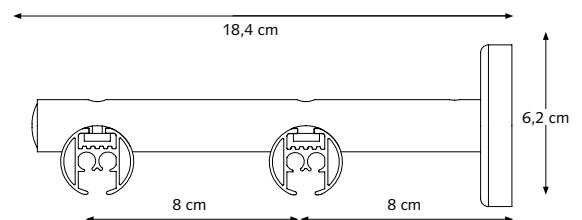

PROFILE

- Shown actual size 1:1
- Weight: 460 grammes per meter
- Aluminium extrusion
- Dimension: 28 mm (1,1")

- 1 CRS coded End pulley
- 2 CRS channel rod
- 3 Traverse cord
- 4 MRS carriers
- 5 Easyflex master carrier 90° left
- 6 Easyflex master carrier 90° right
- 7 CCS cord connector
- 8 Easyflex carriers
- 9 CRS coded end pulley base
- 10 CCS double cord connector

MOUNTING BRACKETS

CRS Ceiling Bracket

CRS Ceiling Support

4 cm (1,6"), 5 cm (2") or 10 cm (4").
20 mm (0,8")/ 28 mm (1,1").

CRS Wall Bracket, single

8 cm (3,1"), 12 cm (4,7") and 16 cm (6,3")
(Base plate for the 12 cm (4,7") and 16 cm bracket is 6,2 cm (2,4"), similar to the double wall brackets.)

CRS Wall Bracket, double

16 cm (6,3")

CRS Wall Bracket, double

16 cm (6,3") Ø 20 mm (0,8") (manual) / 28 mm (1,1") (corded)

CRS Wall Bracket, double

20 cm (7,87") Ø 28 mm (1,1")

APPLICATIONS

Cross-Section Channel Rod with cord connectors and carriers.

PROFILE

- Shown actual size 1:1
- Weight 480 gr/mtr
- Aluminium Extrusion
- Dimension: 28 mm (1,1")

APPLICATIONS

FOR USE IN

Domestic and / or contract market, or at any location where a high quality, elegant and motorized operated channel rod system is required.