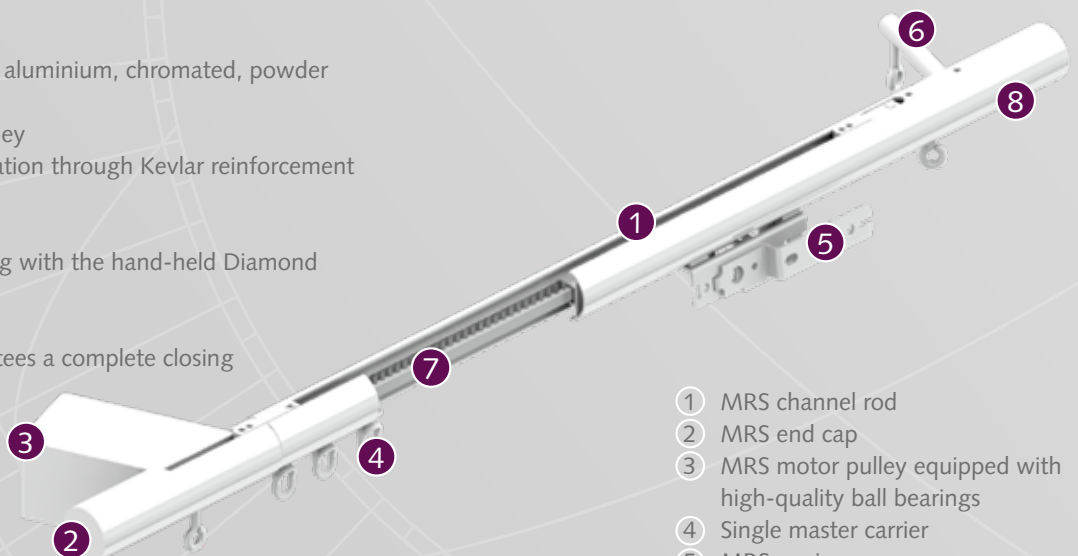

FOREST MRS®

PRODUCT INFORMATION

- Comfortable and luxurious motorized channel rod system
- Curtain rod fitted with curtain carriers
- Two types of motors available:
 - 24 Volt Forest Shuttle with touch impulse
 - 230 Volt FMS with 30, 45 or 60 Watt
- Available dimension: 28 mm (1,1")
- Available in 8 colours: White-PC, Anthracite-PC, Chrome, Inox-PC, Inox-AN, Gold, Taupe-PC, Antique-PC
- The brackets and endcaps are available in matching colours
- Inox coloured components can be used for both the Inox and Bronze coloured channel rod
- Wide range of decorative finials offering great variety of design options
- Length: 5,80 m (19")
- Rod quality: high-grade aluminium, chromated, powder coated or anodized
- Easy-running return pulley
- Smooth and silent operation through Kevlar reinforcement of the transport belt
- Long life-span
- Easy opening and closing with the hand-held Diamond Sense remote control
- Domotica Ready
- Overlap carriers guarantees a complete closing of the curtains
- Forest Easyfold System (FES) also applicable on MRS

7

8

3

- 1 MRS channel rod
- 2 MRS end cap
- 3 MRS motor pulley equipped with high-quality ball bearings
- 4 Single master carrier
- 5 MRS carrier
- 6 CRS wall bracket single
- 7 Kevlar transport belt
- 8 Easy running return pulley