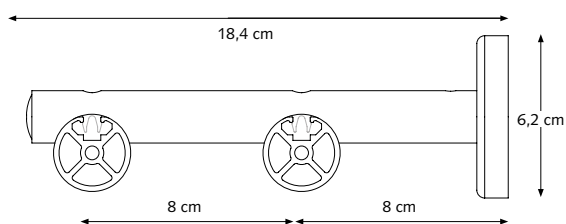

PRODUCT INFORMATION

- Elegant and decorative hand drawn channel rod system
- Curtain rod fitted with eyelets and rings
- Equipped with special inlay for smooth operation and noise reduction
- Available in two dimensions: 20 mm (0,8") and 28 mm (1,1")
- Available in 5 colours: Anthracite-PC, Chrome, Inox-AN, Taupe-PC, Antique-PC
- The brackets and decorative endcaps are available in matching colours
- Wide range of decorative finials offering great variety of design options
- Possibility to use without a finial for inside frame fix
- Length: 5,80 m (19")
- Rod quality: high-grade aluminium, chromated, powder coated or anodized
- Easy and quick assembly

PROFILE

- Shown actual size 1:1
- Aluminium Extrusion
- Track Ø 20 mm (0,8"): Maximum 3 kilograms at a support distance of 1.5 meters.
- Track Ø 28 mm (1,1"): Up to 4 kilograms at a support distance of 2.5 meters.
- Dimensions: 20 mm (0,8") and 28 mm (1,1")

4 cm (1,6"), 5 cm (2") or 10 cm (4").

20 mm (0,8")/ 28 mm (1,1").

CRS Wall Bracket, single

8 cm (3,1") Ø 20 (0,8") or 28 mm (1,1").

12 cm (4,7") Ø 20 (0,8") or 28 mm (1,1").

16 cm (6,3") Ø 20 (0,8") or 28 mm (1,1").

CRS Wall Bracket, double

16 cm (6,3") Ø 20 mm (0,8")

16 cm (6,3") Ø 28 mm (1,1")

CRS Wall Bracket, double

16 cm (6,3") Ø 20/28 mm (0,8/1,1")

CRS Wall Bracket, double

20 cm (7,87") Ø 28 mm (1,1")

APPLICATIONS