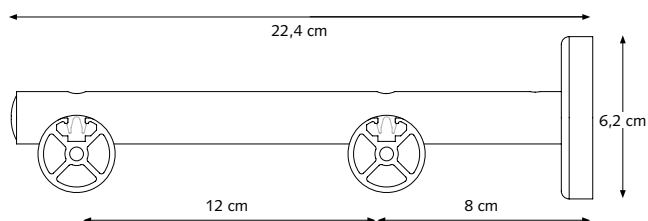

PRODUCT INFORMATION

- Elegant and decorative hand drawn channel rod system
- Curtain rod fitted with eyelets and rings
- Equipped with special inlay for smooth operation and noise reduction
- Available in two dimensions: 20 mm (0,8") and 28 mm (1,1")
- Available in 5 colours: Anthracite-PC, Chrome, Inox-AN, Taupe-PC, Antique-PC
- The brackets and decorative endcaps are available in matching colours
- Wide range of decorative finials offering great variety of design options
- Possibility to use without a finial for inside frame fix
- Length: 5,80 m (19")
- Rod quality: high-grade aluminium, chromated, powder coated or anodized
- Easy and quick assembly

4 cm (1,6"), 5 cm (2") or 10 cm (4").

20 mm (0,8")/ 28 mm (1,1").

CRS Wall Bracket, single

8 cm (3,1") Ø 20 (0,8") or 28 mm (1,1").

12 cm (4,7") Ø 20 (0,8") or 28 mm (1,1").

16 cm (6,3") Ø 20 (0,8") or 28 mm (1,1").

CRS Wall Bracket, double

16 cm (6,3") Ø 20 mm (0,8")

16 cm (6,3") Ø 28 mm (1,1")

CRS Wall Bracket, double

16 cm (6,3") Ø 20/28 mm (0,8/1,1")

CRS Wall Bracket, double

20 cm (7,87") Ø 28 mm (1,1")

APPLICATIONS