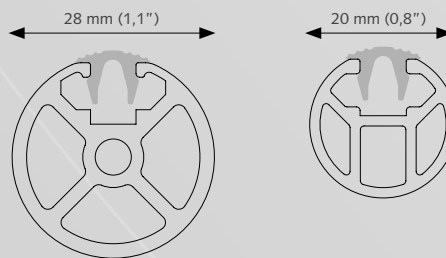

4 cm (1,6"), 5 cm (2") or 10 cm (4")
20 mm (0,8")/ 28 mm (1,1").

CRS Wall Bracket, single

8 cm (3,1") Ø 20 (0,8") or 28 mm (1,1").
12 cm (4,7") Ø 20 (0,8") or 28 mm (1,1").
16 cm (6,3") Ø 20 (0,8") or 28 mm (1,1").

CRS Wall Bracket, double

16 cm (6,3") Ø 20 mm (0,8")
16 cm (6,3") Ø 28 mm (1,1")

CRS Wall Bracket, double

16 cm (6,3") Ø 20/28 mm (0,8/1,1")

CRS Wall Bracket, double

20 cm (7,87") Ø 28 mm (1,1")

FOREST CRS Deco®

PRODUCT INFORMATION

- Elegant and decorative hand drawn channel rod system
- Curtain rod fitted with eyelets and rings
- Equipped with special inlay for smooth operation and noise reduction
- Available in two dimensions: 20 mm (0,8") and 28 mm (1,1")
- Available in 5 colours: Anthracite-PC, Chrome, Inox-AN, Taupe-PC, Antique-PC
- The brackets and decorative endcaps are available in matching colours
- Wide range of decorative finials offering great variety of design options
- Possibility to use without a finial for inside frame fix
- Length: 5,80 m (19")
- Rod quality: high-grade aluminium, chromated, powder coated or anodized
- Easy and quick assembly

PROFILE

- Shown actual size 1:1
- Aluminium Extrusion
- Track Ø 20 mm (0,8"): Maximum 3 kilograms at a support distance of 1.5 meters.
- Track Ø 28 mm (1,1"): Up to 4 kilograms at a support distance of 2.5 meters.
- Dimensions: 20 mm (0,8") and 28 mm (1,1")