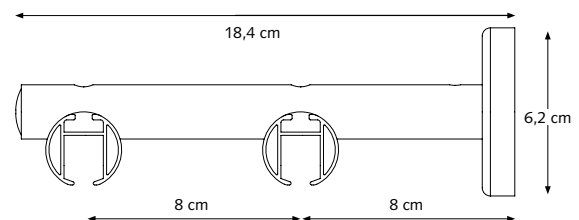

PROFILE

- Shown actual size 1:1
- Aluminium Extrusion
- Weight 20 mm (0,8"): 320 gram per meter
- Weight 28 mm (1,1"): 460 gram per meter
- Dimensions: 20 mm (0,8") and 28 mm (1,1")

- 1 CRS channel rod 20 mm (0,8")
- 2 CRS channel rod 28 mm (1,1")
- 3 CRS end cap
- 4 CRS carrier
- 5 KS shirrtape carrier
- 6 CRS wall bracket double

4 cm (1,6"), 5 cm (2") or 10 cm (4")
20 mm (0,8")/ 28 mm (1,1").

CRS Wall Bracket, single

8 cm (3,1") Ø 20 (0,8") or 28 mm (1,1").
12 cm (4,7") Ø 20 (0,8") or 28 mm (1,1").
16 cm (6,3") Ø 20 (0,8") or 28 mm (1,1").

CRS Wall Bracket, double

16 cm (6,3") Ø 20 mm (0,8")
16 cm (6,3") Ø 28 mm (1,1")

CRS Wall Bracket, double

16 cm (6,3") Ø 20/28 mm (0,8/1,1")

CRS Wall Bracket, double

20 cm (7,87") Ø 28 mm (1,1")

FOREST CRS Deco®

PRODUCT INFORMATION

- Elegant and decorative hand drawn channel rod system
- Curtain rod fitted with eyelets and rings
- Equipped with special inlay for smooth operation and noise reduction
- Available in two dimensions: 20 mm (0,8") and 28 mm (1,1")
- Available in 5 colours: Anthracite-PC, Chrome, Inox-AN, Taupe-PC, Antique-PC
- The brackets and decorative endcaps are available in matching colours
- Wide range of decorative finials offering great variety of design options
- Possibility to use without a finial for inside frame fix
- Length: 5,80 m (19")
- Rod quality: high-grade aluminium, chromated, powder coated or anodized
- Easy and quick assembly