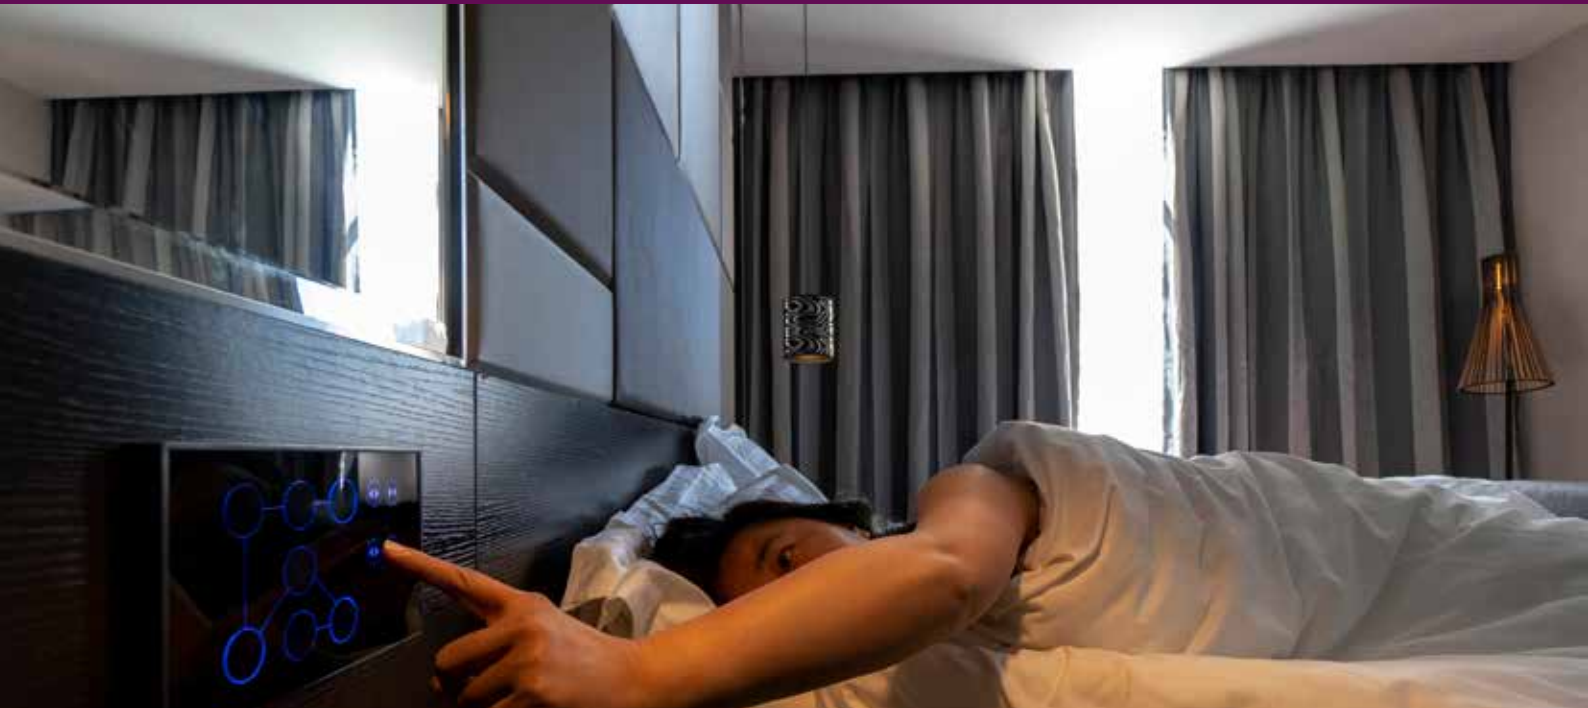

FOREST MRS®

PRODUCT INFORMATION

- Comfortable and luxurious motorized channel rod system
- Curtain rod fitted with curtain carriers
- Two types of motors available:
  - 24 Volt Forest Shuttle with touch impulse
  - 230 Volt FMS with 30, 45 or 60 Watt
- Available dimension: 28 mm (1,1")
- Available in 8 colours: White-PC, Anthracite-PC, Chrome, Inox-PC, Inox-AN, Gold, Taupe-PC, Antique-PC
- The brackets and endcaps are available in matching colours
- Inox coloured components can be used for both the Inox and Bronze coloured channel rod
- Wide range of decorative finials offering great variety of design options
- Length: 5,80 m (19")
- Rod quality: high-grade aluminium, chromated, powder coated or anodized
- Easy-running return pulley
- Smooth and silent operation through Kevlar reinforcement of the transport belt
- Long life-span
- Easy opening and closing with the hand-held Diamond Sense remote control
- Domotica Ready
- Overlap carriers guarantees a complete closing of the curtains
- Forest Easyfold System (FES) also applicable on MRS

7

8

3