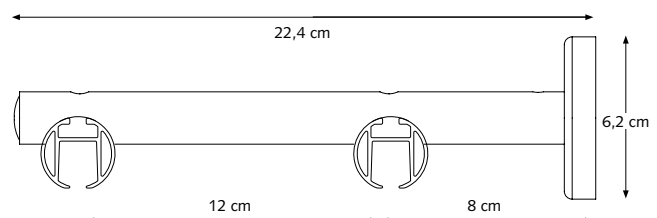

4 cm (1,6"), 5 cm (2") or 10 cm (4")
20 mm (0,8")/ 28 mm (1,1").

CRS Wall Bracket, single

8 cm (3,1") Ø 20 (0,8") or 28 mm (1,1").
12 cm (4,7") Ø 20 (0,8") or 28 mm (1,1").
16 cm (6,3") Ø 20 (0,8") or 28 mm (1,1").

CRS Wall Bracket, double

16 cm (6,3") Ø 20 mm (0,8")
16 cm (6,3") Ø 28 mm (1,1")

CRS Wall Bracket, double

16 cm (6,3") Ø 20/28 mm (0,8/1,1")

CRS Wall Bracket, double

20 cm (7,87") Ø 28 mm (1,1")

FOREST CRS Deco®

PRODUCT INFORMATION

- Elegant and decorative hand drawn channel rod system
- Curtain rod fitted with eyelets and rings
- Equipped with special inlay for smooth operation and noise reduction
- Available in two dimensions: 20 mm (0,8") and 28 mm (1,1")
- Available in 5 colours: Anthracite-PC, Chrome, Inox-AN, Taupe-PC, Antique-PC
- The brackets and decorative endcaps are available in matching colours
- Wide range of decorative finials offering great variety of design options
- Possibility to use without a finial for inside frame fix
- Length: 5,80 m (19")
- Rod quality: high-grade aluminium, chromated, powder coated or anodized
- Easy and quick assembly

PROFILE

- Shown actual size 1:1
- Aluminium Extrusion
- Track Ø 20 mm (0,8"): Maximum 3 kilograms at a support distance of 1.5 meters.
- Track Ø 28 mm (1,1"): Up to 4 kilograms at a support distance of 2.5 meters.
- Dimensions: 20 mm (0,8") and 28 mm (1,1")