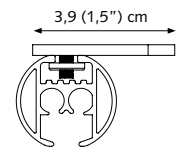

CRS Wall Bracket, double

16 cm (6,3") Ø 20 mm (0,8")

16 cm (6,3") Ø 28 mm (1,1")

CRS Wall Bracket, double

16 cm (6,3") Ø 20/28 mm (0,8/1,1")

CRS Wall Bracket, double

20 cm (7,87") Ø 28 mm (1,1")

APPLICATIONS

PROFILE

- Shown actual size 1:1
- Weight: 460 grammes per meter
- Aluminium extrusion
- Dimension: 28 mm (1,1")

- 1 CRS coded End pulley
- 2 CRS channel rod
- 3 Traverse cord
- 4 MRS carriers
- 5 Easyflex master carrier 90° left
- 6 Easyflex master carrier 90° right
- 7 CCS cord connector
- 8 Easyflex carriers
- 9 CRS coded end pulley base
- 10 CCS double cord connector

MOUNTING BRACKETS

CRS Ceiling Bracket

CRS Ceiling Support

4 cm (1,6"), 5 cm (2") or 10 cm (4").
20 mm (0,8")/ 28 mm (1,1").

CRS Wall Bracket, single

8 cm (3,1"), 12 cm (4,7") and 16 cm (6,3")
(Base plate for the 12 cm (4,7") and 16 cm bracket is 6,2 cm (2,4"), similar to the double wall brackets.)

CRS Wall Bracket, double

16 cm (6,3")

CRS Wall Bracket, double

16 cm (6,3") Ø 20 mm (0,8") (manual) / 28 mm (1,1") (corded)

CRS Wall Bracket, double

20 cm (7,87") Ø 28 mm (1,1")

APPLICATIONS

Cross-Section Channel Rod with cord connectors and carriers.