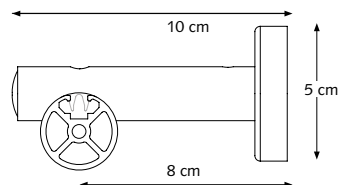

PRODUCT INFORMATION

- Elegant and decorative hand drawn channel rod system
- Curtain rod fitted with eyelets and rings
- Equipped with special inlay for smooth operation and noise reduction
- Available in two dimensions: 20 mm (0,8") and 28 mm (1,1")
- Available in 5 colours: Anthracite-PC, Chrome, Inox-AN, Taupe-PC, Antique-PC
- The brackets and decorative endcaps are available in matching colours
- Wide range of decorative finials offering great variety of design options
- Possibility to use without a finial for inside frame fix
- Length: 5,80 m (19")
- Rod quality: high-grade aluminium, chromated, powder coated or anodized
- Easy and quick assembly

PROFILE

- Shown actual size 1:1
- Aluminium Extrusion
- Track Ø 20 mm (0,8"): Maximum 3 kilograms at a support distance of 1.5 meters.
- Track Ø 28 mm (1,1"): Up to 4 kilograms at a support distance of 2.5 meters.
- Dimensions: 20 mm (0,8") and 28 mm (1,1")

4 cm (1,6"), 5 cm (2") or 10 cm (4").

20 mm (0,8")/ 28 mm (1,1").

CRS Wall Bracket, single

8 cm (3,1") Ø 20 (0,8") or 28 mm (1,1").

12 cm (4,7") Ø 20 (0,8") or 28 mm (1,1").

16 cm (6,3") Ø 20 (0,8") or 28 mm (1,1").

CRS Wall Bracket, double

16 cm (6,3") Ø 20 mm (0,8")

16 cm (6,3") Ø 28 mm (1,1")

CRS Wall Bracket, double

16 cm (6,3") Ø 20/28 mm (0,8/1,1")

CRS Wall Bracket, double

20 cm (7,87") Ø 28 mm (1,1")

APPLICATIONS