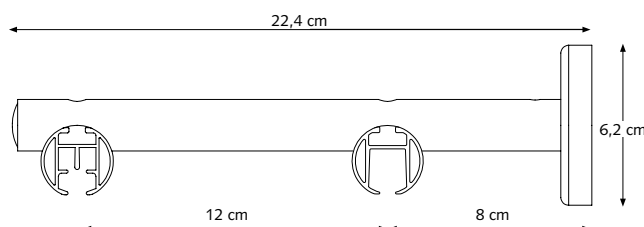

CRS Wall Bracket, double

16 cm (6,3")

CRS Wall Bracket, double

16 cm (6,3") Ø 20 mm (0,8") (manual) / 28 mm (1,1") (corded)

CRS Wall Bracket, double

20 cm (7,87") Ø 28 mm (1,1")

APPLICATIONS

Cross-Section Channel Rod with cord connectors and carriers.

PROFILE

- Shown actual size 1:1
- Weight 480 gr/mtr
- Aluminium Extrusion
- Dimension: 28 mm (1,1")

APPLICATIONS

FOR USE IN

Domestic and / or contract market, or at any location where a high quality, elegant and motorized operated channel rod system is required.

MOUNTING BRACKETS

MRS Ceiling Bracket

CRS Ceiling Suspension Bracket

4 cm (1,6"), 5 cm (2") or 10 cm (4")
20 mm (0,8")/ 28 mm (1,1").

CRS Wall Bracket, single

12 cm (4,7") Ø 20 (0,8") or 28 mm (1,1").
16 cm (6,3") Ø 20 (0,8") or 28 mm (1,1").

CRS Wall Bracket, double with 4 cm wall bracket extension

16 cm (6,3") Ø 20 mm (0,8")
16 cm (6,3") Ø 28 mm (1,1")

CRS Wall Bracket, double

20 cm (7,87") Ø 28 mm (1,1")

COMPATIBLE WITH

www.amx.com

In Concert Partner